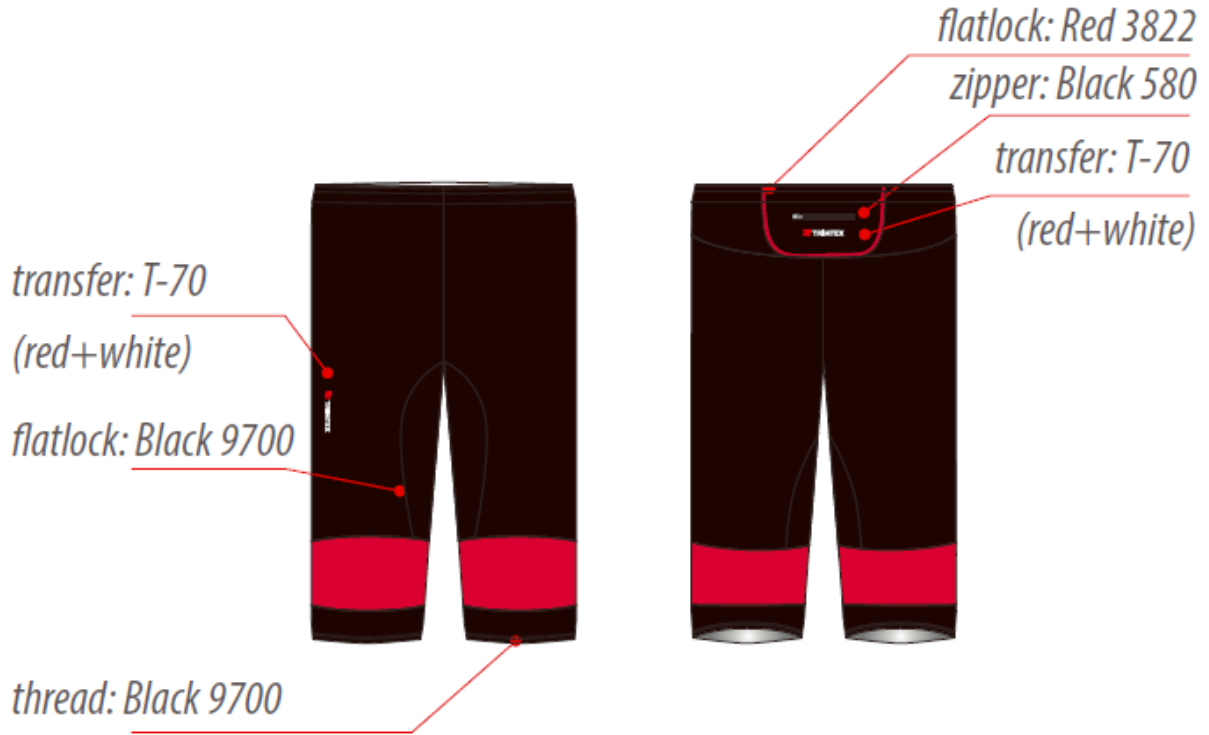

E18.4-L/SS

EXTREME LZR O-SHIRT SS

E19.4-L/SS

EXTREME LZR WOMENS O-SHIRT SS

zipper: White 501

E18.4-L/LS

EXTREME LZR O-SHIRT LS

E19.4-L/LS

EXTREME LZR WOMENS O-SHIRT LS

flatlock: White 1712

thread: Black 9700

E25 - 1060 EXTREME TRX SHORT O - PANTS

E20.1 - 1060 BASIC TRX LONG O-PANTS